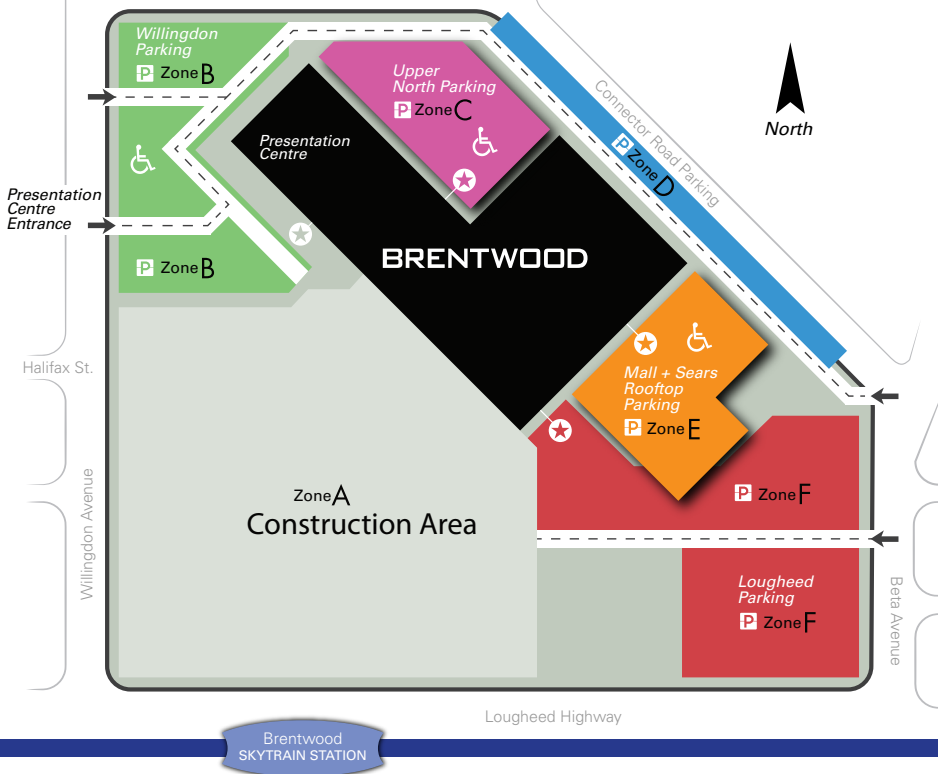

# PARK & SHOP AT BRENTWOOD

## LEGEND

- Key Entrance
- Parking
- Mall Entrance
- Designated Parking
- Vehicle Traffic Access
- Zone B - Willingdon Parking
- Zone C - Upper North Parking
- Zone D - Connector Road Parking
- Zone E - Mall + Sears Rooftop Parking
- Zone F - Lougheed Parking

## BEST PARKING LOCATIONS

- BMO : Zone B & Zone F
- CIBC : Zone B & Zone F
- Scotiabank : Zone B
- Tim Hortons : Zone B
- London Drugs : Zone C & Zone E
- Starbucks : Zone C & Zone E
- Food Court : Zone C & Zone E
- Brentwood Medical Clinic : Zone B & Zone F
- Sears : Zone E & Zone F
- Brentwood Dental : Zone F