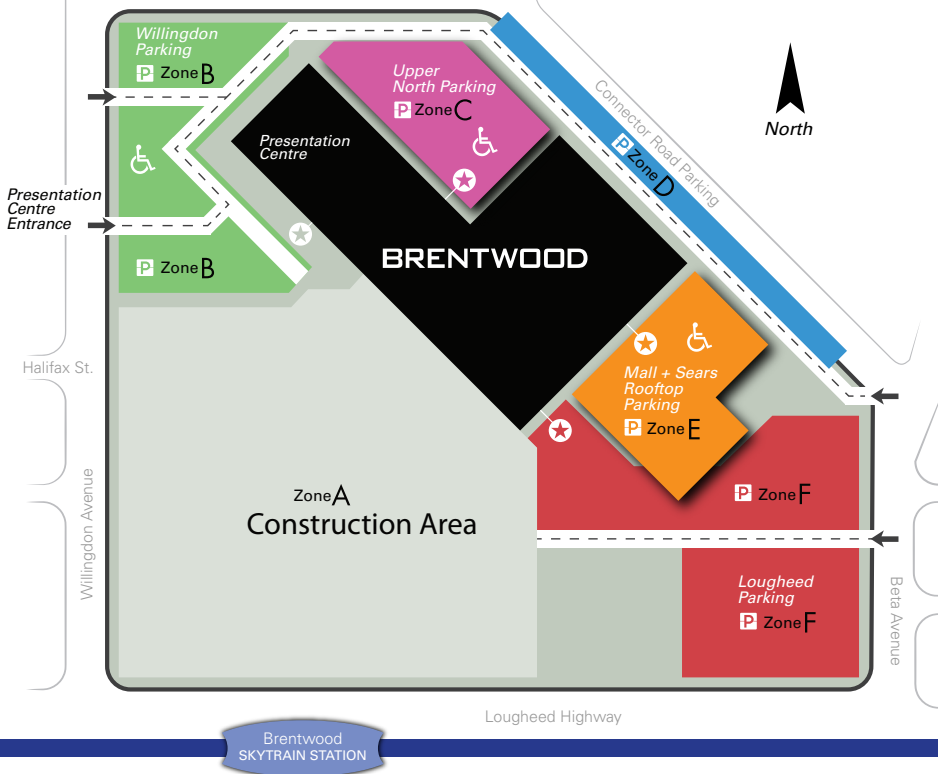

# PARK & SHOP AT BRENTWOOD

## LEGEND

- Key Entrance
- Parking
- Mall Entrance
- Designated Parking
- Vehicle Traffic Access
- Zone B - Willingdon Parking
- Zone C - Upper North Parking
- Zone D - Connector Road Parking
- Zone E - Mall + Sears Rooftop Parking
- Zone F - Loughheed Parking

## BEST PARKING LOCATIONS

- BMO : Zone B & Zone F
- CIBC : Zone B & Zone F
- Scotiabank : Zone B
- Tim Hortons : Zone B
- London Drugs : Zone C & Zone E
- Starbucks : Zone C & Zone E
- Food Court : Zone C & Zone E
- Brentwood Medical Clinic : Zone B & Zone F
- Sears : Zone E & Zone F
- Brentwood Dental : Zone F